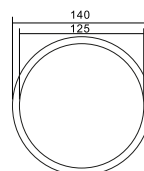

TECHNICAL DATA

**TYPE**

Professional LED for Indoor Lighting.

PRO	CRI ≥ 80	
IP20		L°
220-240V 50/60Hz		50000h L70

DIMENSION DRAW

Model:	Surface Panel Round
Format:	Round
Location:	Interior
Wattage:	12W
Materials:	Aluminum
Led Color:	3000K / 4000K / 6500K
Product Dimension:	Ø145mm
IP Code:	20
Fixation:	Surface
CRI :	80
Lumen Output:	1200LM
Frequency:	50/60 Hz
Beam Angle:	L°